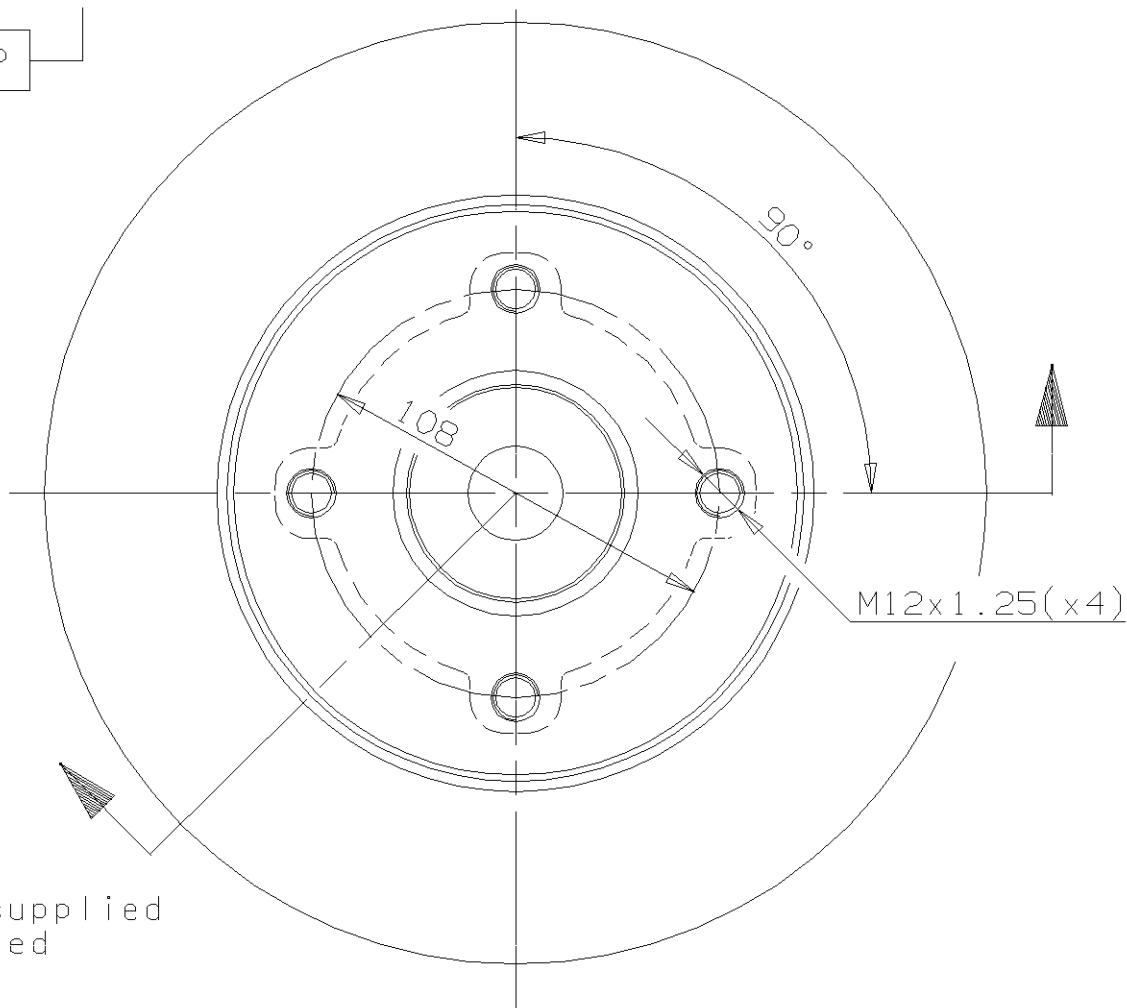


 0.050 P

1 Piece supplied  
not mounted

1 Piece supplied  
not mounted

Type DP

Min. TH 7 mm

Weight 5.1 Kg